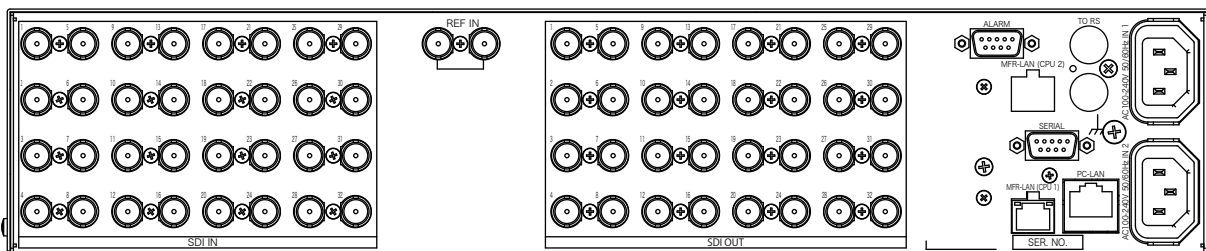

MFR-3232RPS

External Dimensions

Rear View

MFR-3216RPS

External Dimensions

Rear View

MFR-1616

External Dimensions

Rear View

3G/HD/SD/ASI Routing Switcher MFR-1616R

External Dimensions

Rear View

AES Routing Switcher MFR-1616A

External Dimensions

Rear View