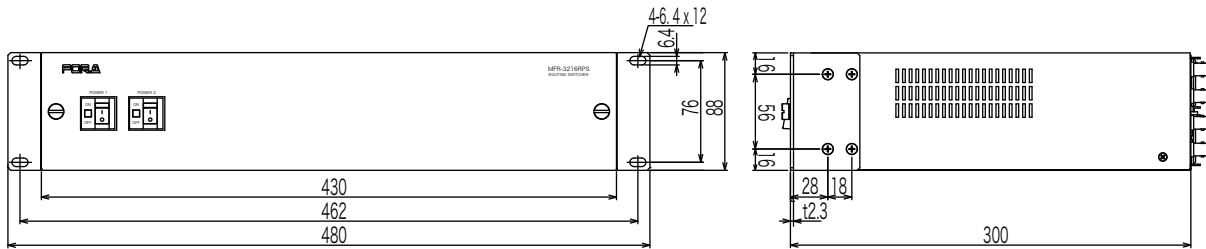

MFR-3232RPS

External Dimensions

Rear View

MFR-3216RPS

External Dimensions

Rear View

MFR-1616

External Dimensions

Rear View

3G/HD/SD/ASI Routing Switcher MFR-1616R

External Dimensions

Rear View

AES Routing Switcher MFR-1616A

External Dimensions

Rear View