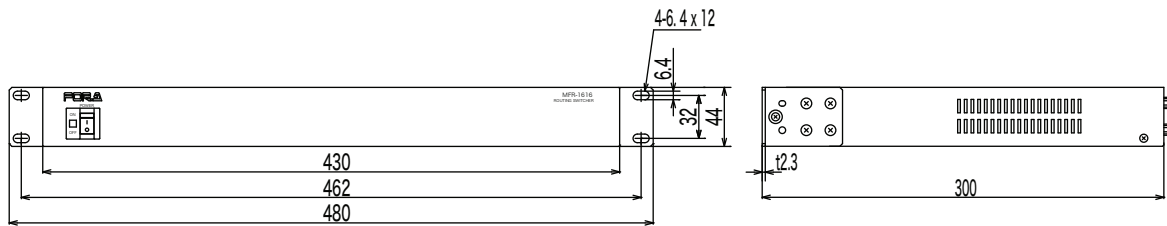

MFR-3232RPS

External Dimensions

Rear View

MFR-3216RPS

External Dimensions

Rear View

MFR-1616

External Dimensions

Rear View

3G/HD/SD/ASI Routing Switcher MFR-1616R

External Dimensions

Rear View

AES Routing Switcher MFR-1616A

External Dimensions

Rear View