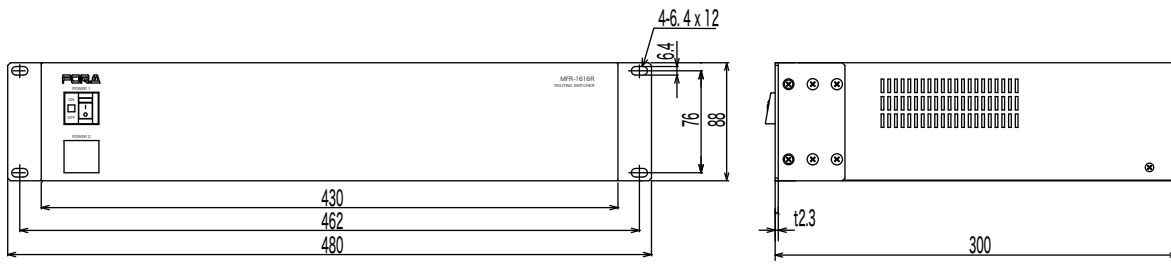

MFR-3232RPS

External Dimensions

Rear View

MFR-3216RPS

External Dimensions

Rear View

MFR-1616

External Dimensions

Rear View

3G/HD/SD/ASI Routing Switcher MFR-1616R

External Dimensions

Rear View

AES Routing Switcher MFR-1616A

External Dimensions

Rear View