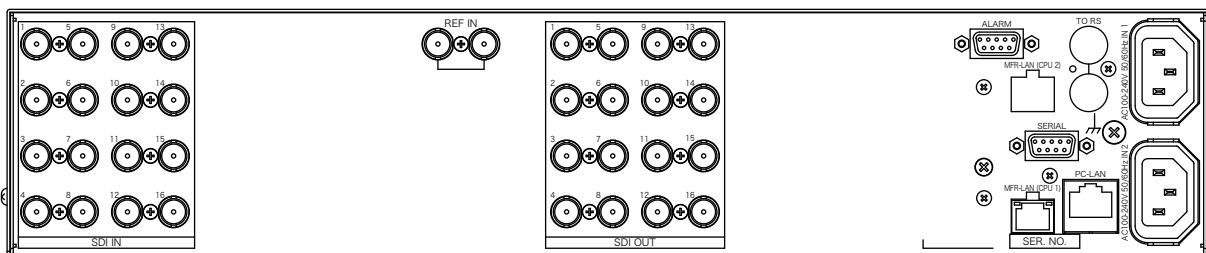

Rear View

3G/HD/SD/ASI Routing Switcher MFR-1616R

External Dimensions

Rear View

AES Routing Switcher MFR-1616A

External Dimensions

Rear View