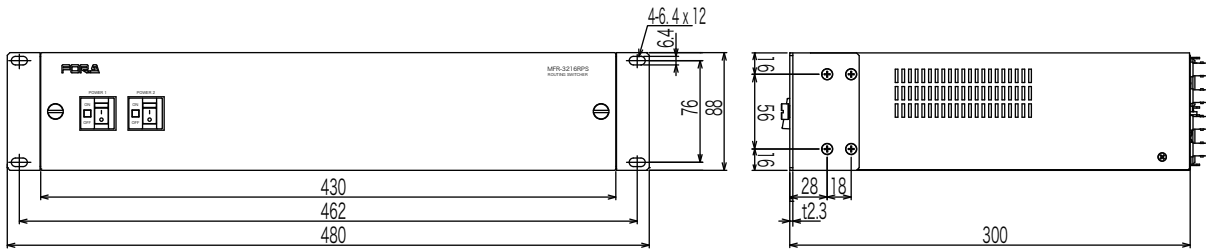

MFR-3232RPS

External Dimensions

Rear View

MFR-3216RPS

External Dimensions

Rear View

MFR-1616

External Dimensions

Rear View

3G/HD/SD/ASI Routing Switcher MFR-1616R

External Dimensions

Rear View

AES Routing Switcher MFR-1616A

External Dimensions

Rear View