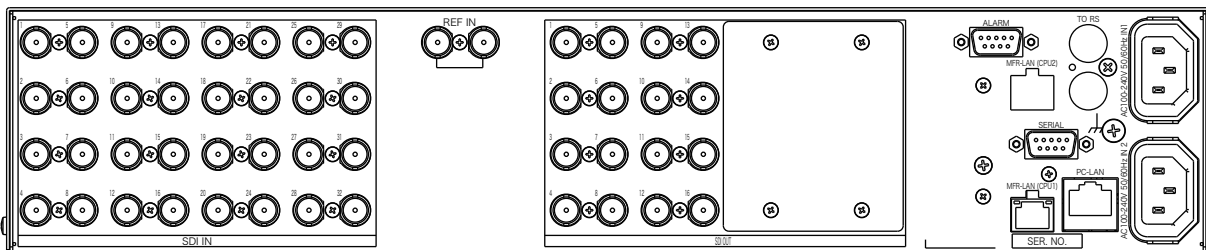

MFR-3232RPS

External Dimensions

Rear View

MFR-3216RPS

External Dimensions

Rear View

MFR-1616

External Dimensions

Rear View

3G/HD/SD/ASI Routing Switcher MFR-1616R

External Dimensions

Rear View

AES Routing Switcher MFR-1616A

External Dimensions

Rear View