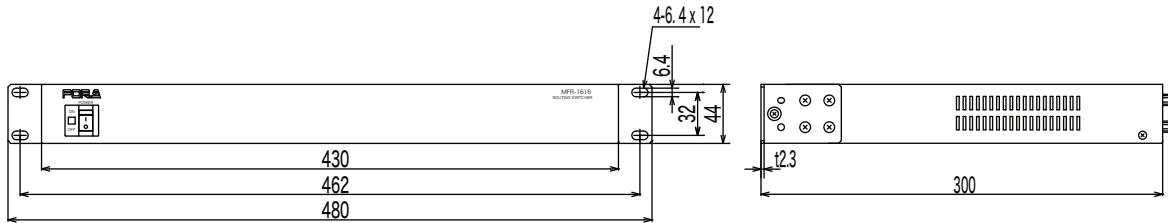

Rear View

3G/HD/SD/ASI Routing Switcher MFR-1616R

External Dimensions

Rear View

AES Routing Switcher MFR-1616A

External Dimensions

Rear View