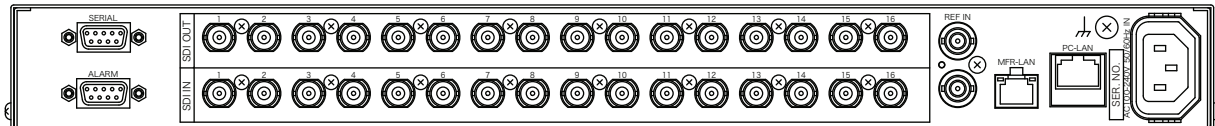

MFR-3232RPS

External Dimensions

Rear View

MFR-3216RPS

External Dimensions

Rear View

MFR-1616

External Dimensions

Rear View

3G/HD/SD/ASI Routing Switcher MFR-1616R

External Dimensions

Rear View

AES Routing Switcher MFR-1616A

External Dimensions

Rear View